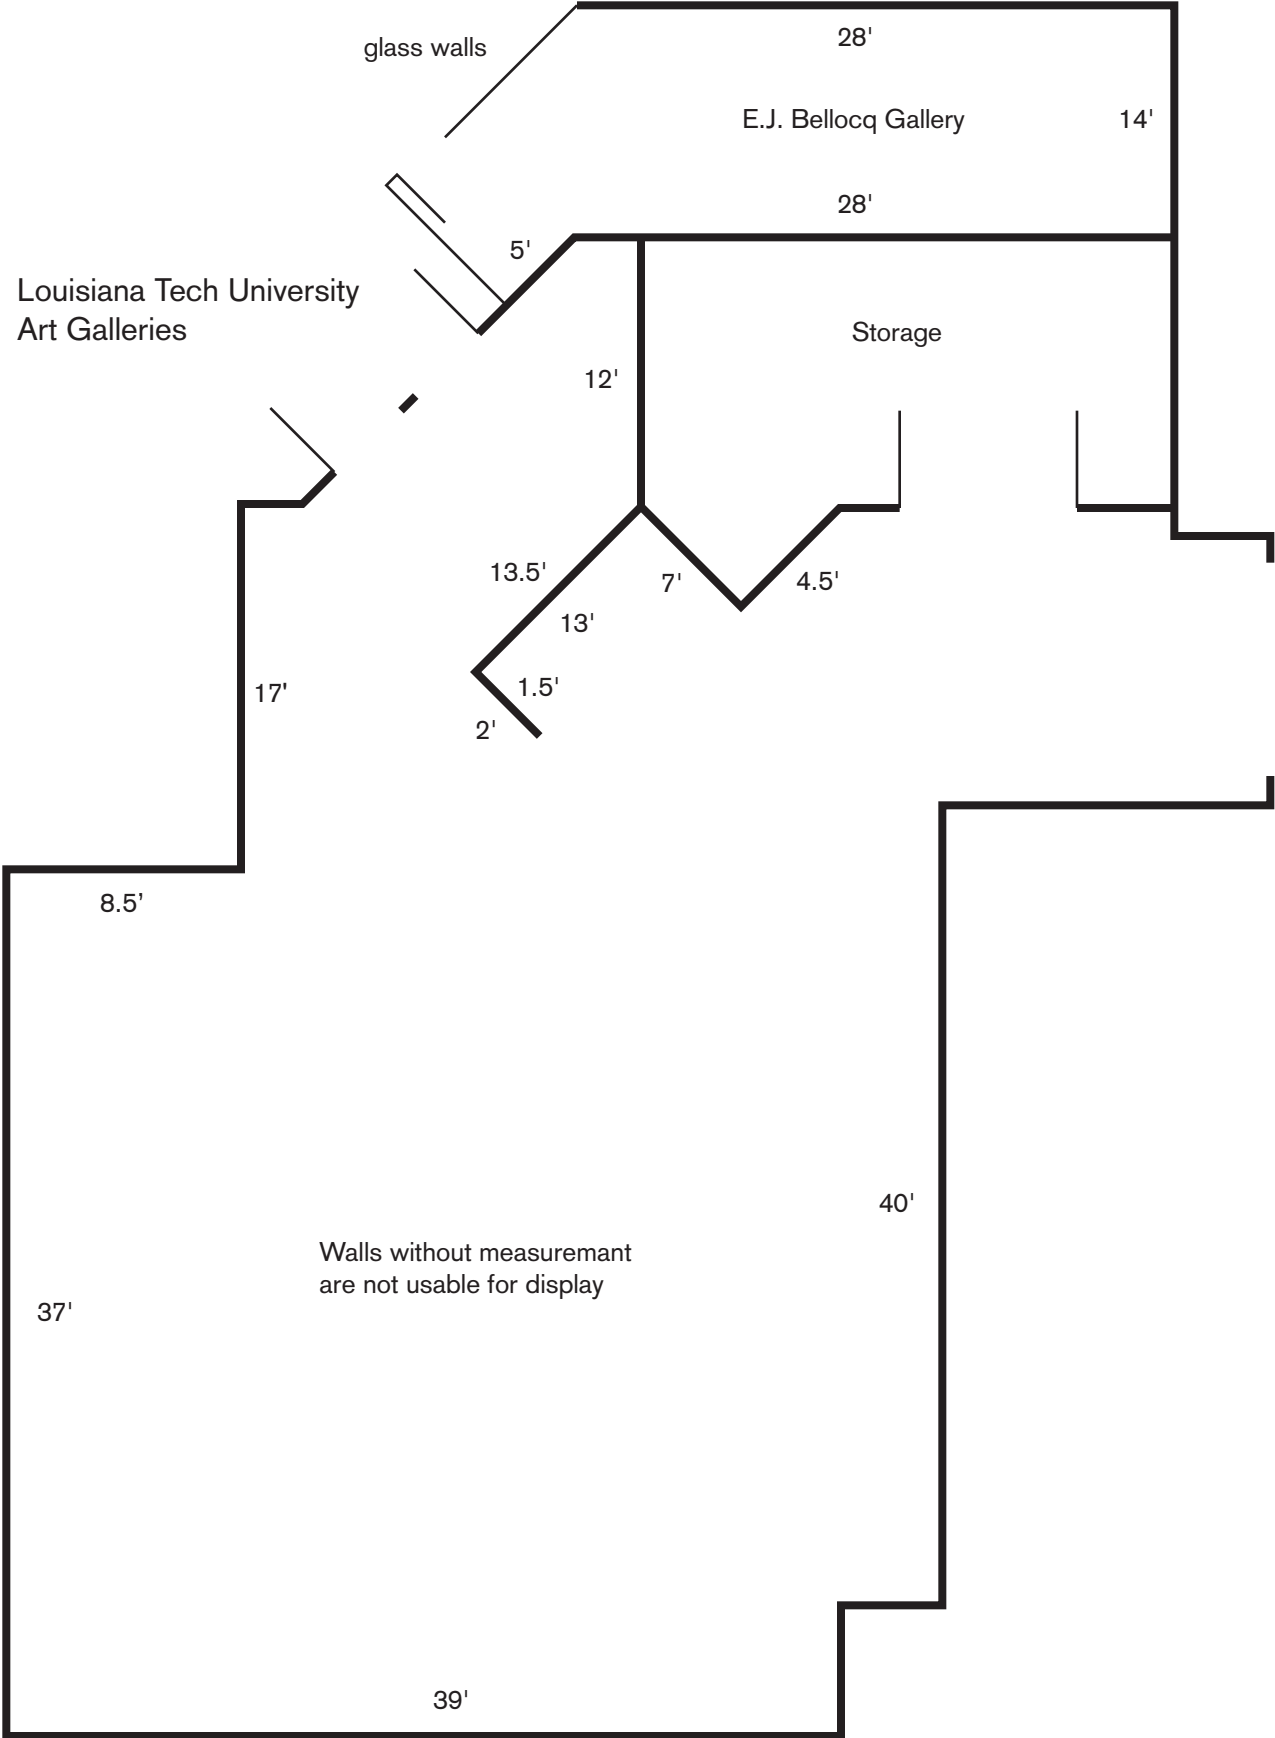

Louisiana Tech University  
Art Galleries

glass walls

28'

E.J. Bellocq Gallery

14'

28'

5'

12'

Storage

13.5'

7'

4.5'

13'

1.5'

2'

17'

8.5'

40'

Walls without measurement  
are not usable for display

37'

39'